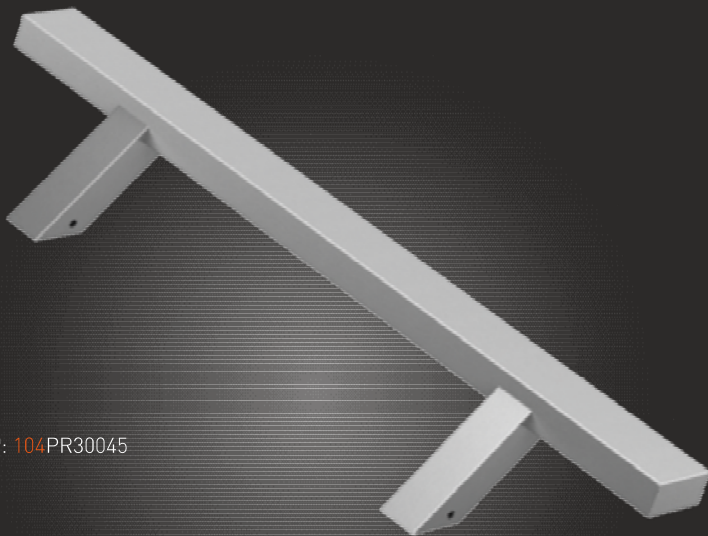

-Nº: 104PR30045